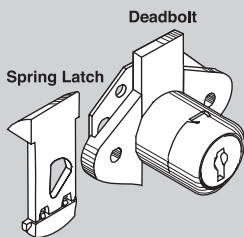

Brass Finish

Key Pull at 12:00 & 3:00

MFW 23006B	Brass 3/4" Spring Latch & Deadbolt Function	25
MFW 23007B	Brass 7/8" Spring Latch & Deadbolt Function	25
MFW 23008B	Brass 1-1/8" Spring Latch & Deadbolt Function	25

24000 Series Wood Drawer Locks		KD, KA Cat15, Cat30, Cat45, Cat60
---------------------------------------	--	--

Stainless Steel Finish

(NON-STOCK)

Key Pull at 12:00 & 3:00

MFW 24006	Stainless Steel 3/4" Spring Latch & Deadbolt Function	
MFW 24007	Stainless Steel 7/8" Spring Latch & Deadbolt Function	
MFW 24008	Stainless Steel 1-1/8" Spring Latch & Deadbolt Function	

Brass Finish

(NON-STOCK)

Key Pull at 12:00 & 3:00

MFW 24006B	Brass 3/4" Spring Latch & Deadbolt Function	
MFW 24007B	Brass 7/8" Spring Latch & Deadbolt Function	
MFW 24008B	Brass 1-1/8" Spring Latch & Deadbolt Function	