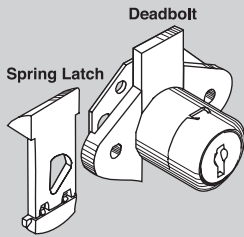

Brass Finish

Key Pull at 12:00 & 3:00

MFW 23006B	Brass 3/4" Spring Latch & Deadbolt Function	25
MFW 23007B	Brass 7/8" Spring Latch & Deadbolt Function	25
MFW 23008B	Brass 1-1/8" Spring Latch & Deadbolt Function	25

24000 Series Wood Drawer Locks		KD, KA Cat15, Cat30, Cat45, Cat60