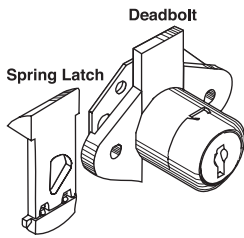

Stainless Steel Finish

(NON-STOCK)

Key Pull at 12:00 & 3:00

MFW 24006	Stainless Steel 3/4" Spring Latch & Deadbolt Function	
MFW 24007	Stainless Steel 7/8" Spring Latch & Deadbolt Function	
MFW 24008	Stainless Steel 1-1/8" Spring Latch & Deadbolt Function