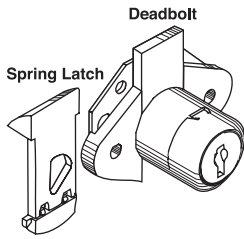

54G-23000 SERIES
OOV-24000 SERIES

Single Bitted Drawer Locks with Universal Keyway

23000 Series Locks
24000 Series Locks

MULTI-FUNCTION

Illustration	Number	Description	Box Qty.
23000 Series Wood Drawer Locks		KD, KA 217	

Stainless Steel Finish

Key Pull at 12:00 & 3:00

MFW 23006	Stainless Stl. 3/4" Spring Latch & Deadbolt Function	25
MFW 23007	Stainless Stl. 7/8" Spring Latch & Deadbolt Function	25
MFW 23008	Stainless Stl. 1-1/8" Spring Latch & Deadbolt Function	25